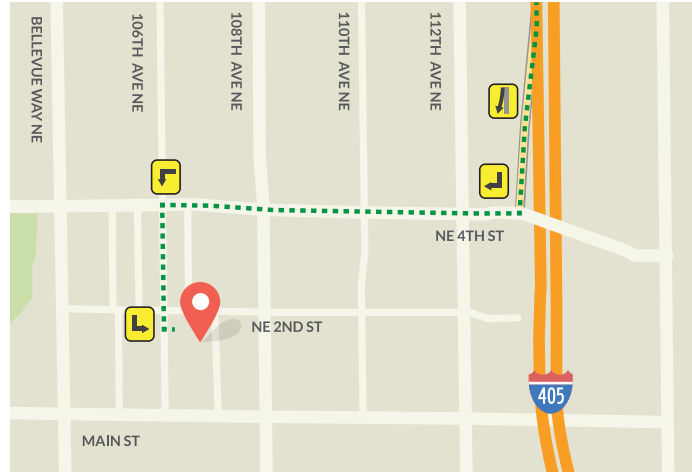

**188 - 106th Ave NE Suite 600
Bellevue, WA 98004**

**T: 425.455.1733
F: 425.454.7655
1.888.734.3863**