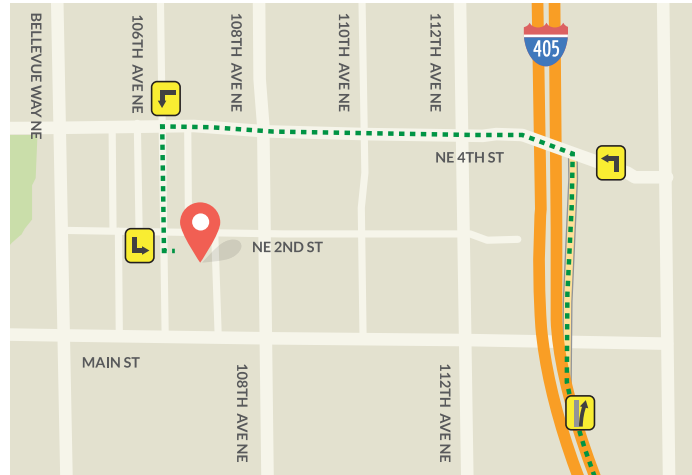

Bellevue Office Driving Directions From 405

From 405 North into Bellevue

-  Take exit 13B for NE 8th ST.
-  Take exit 13A for NE 4th ST/116th NE.
-  Keep left at fork.
-  Turn left onto NE 4th ST.
-  Turn left onto 106th AVE NE.
-  Turn left into parking garage, below the 24 Hour Fitness sign.

Use the visitor parking gate.

Validation may be provided when you leave.

From 405 South into Bellevue

-  Take exit 13A for NE 4th ST.
-  Turn right onto NE 4th ST.
-  Turn left onto 106th AVE NE.
-  Turn left into parking garage, below the 24 Hour Fitness sign.

From 520 East into Bellevue

-  Take 108th Ave NE Exit
-  Turn left onto 108th Ave NE
-  Turn right onto NE 12th St
-  Turn left onto Bellevue Way NE
-  Turn left onto NE 4th St
-  Turn right onto 106th Ave NE

Use the visitor parking gate.
Validation may be provided when you leave.

From 520 West into Bellevue

-  Take Bellevue Way NE exit.
-  Turn right onto Bellevue Way NE
-  Turn Left onto NE 4th ST.
-  Turn right onto 106th AVE NE.